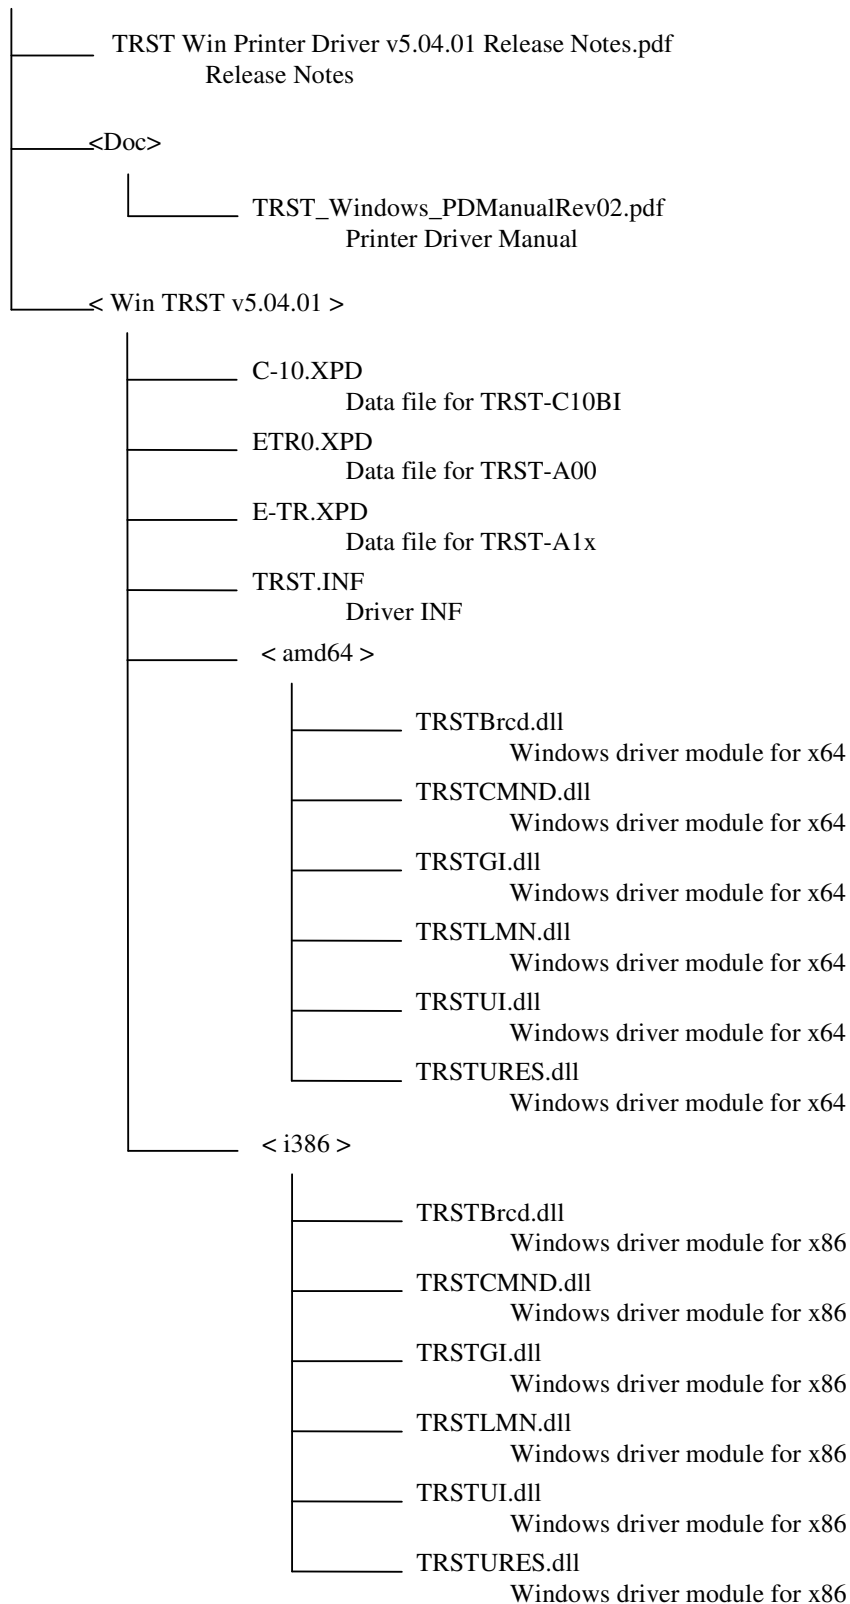

TOSHIBA TEC CORPORATION

2013/02/25

TRST Windows Printer Driver v5.04.01

Folder Configuration:

<ROOT>

TOSHIBA TEC CORPORATION

2013/02/25

Document:

File Name	Version		Detail
TRST_Windows_PDManualRev02.pdf	2.0		Printer Driver Manual

Application Component:

Folder	File Name	Version	Date	Time	Detail
Win TRST v5.04.01	C-10.XPD	-	03-Sept-2012	07:48:14 PM	Data file for TRST-C10BI
	ETR0.XPD	-	16-May-2011	10:05:44 AM	Data file for TRST-A00
	E-TR.XPD	-	16-May-2011	10:06:04 AM	Data file for TRST-A1x
	TRST.INF	5.04.01	18-Oct-2012	09:13:18 AM	Driver INF
amd64	TRSTBrcd.dll	-	28-Feb-2012	02:20:20 PM	Windows driver module for x64
	TRSTCMND.dll	5.04.01	16-Oct-2012	10:53:33 AM	Windows driver module for x64
	TRSTGI.dll	5.04.01	16-Oct-2012	10:53:32 AM	Windows driver module for x64
	TRSTLMN.dll	5.04.01	16-Oct-2012	10:53:32 AM	Windows driver module for x64
	TRSTUI.dll	5.04.01	16-Oct-2012	10:53:32 AM	Windows driver module for x64
	TRSTURES.dll	5.04.01	16-Oct-2012	10:53:34 AM	Windows driver module for x64
i386	TRSTBrcd.dll	-	20-Oct-2008	04:06:00 PM	Windows driver module for x86
	TRSTCMND.dll	5.04.01	16-Oct-2012	10:54:08 AM	Windows driver module for x86
	TRSTGI.dll	5.04.01	16-Oct-2012	10:54:07 AM	Windows driver module for x86
	TRSTLMN.dll	5.04.01	16-Oct-2012	10:54:08 AM	Windows driver module for x86
	TRSTUI.dll	5.04.01	16-Oct-2012	10:54:07 AM	Windows driver module for x86
	TRSTURES.dll	5.04.01	16-Oct-2012	10:54:08 AM	Windows driver module for x86